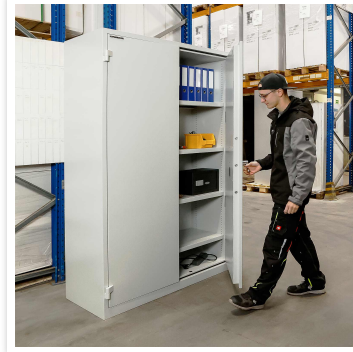

Office Premium

© Rottner Tesse Austria Stand 1.9.2013