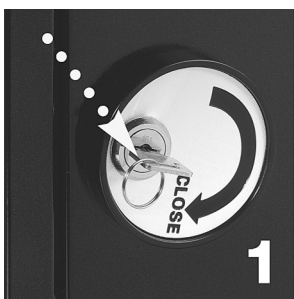

Collect your parcel

Insert the key provided and turn it to the right (clockwise) as far as it will go. Turn the handle to the left until it stops.